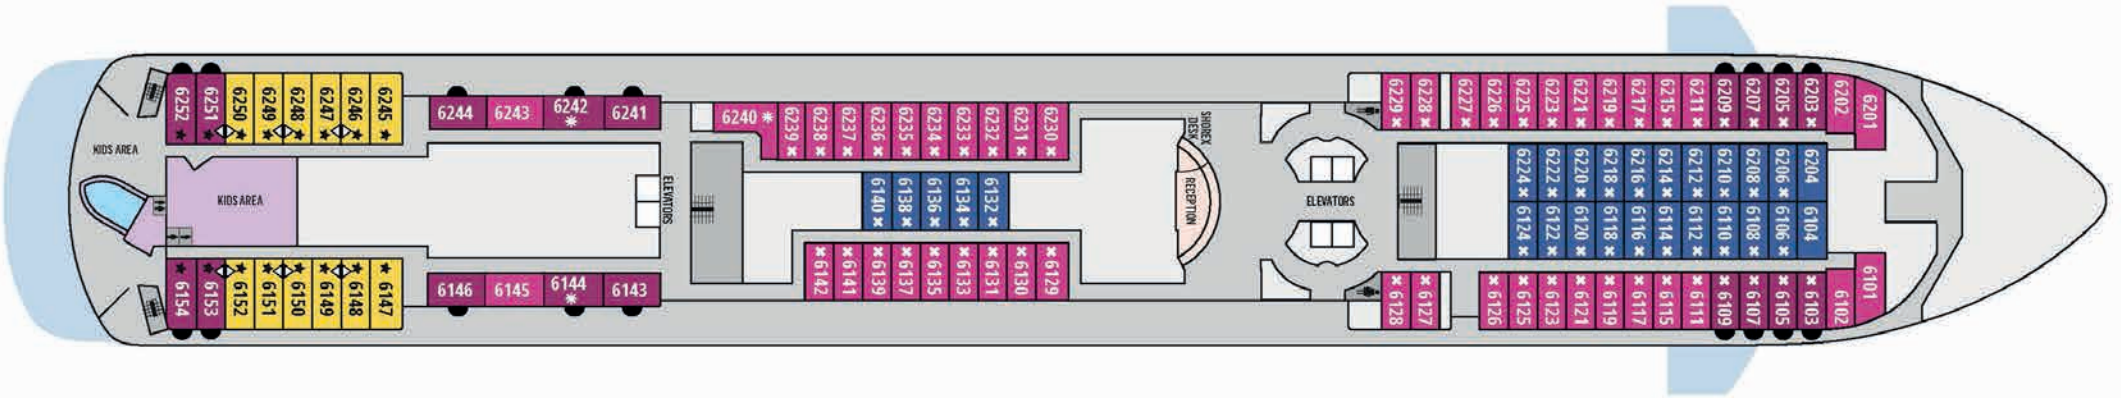

YOUR SHIP

- 1266 guests in 633 cabins, 62 with private balcony
- All cabins are equipped with telephone, hairdryer, safety deposit box and TV
- WIFI and doctor onboard at extra cost

Length 202,85 m
Tonnage 42,2 grt
Flag Malta

Deckplans and stateroom layouts are given purely as a guide. Size and layout may vary within the same category.

CATEGORY	DECK	DESCRIPTION	NUMBER OF STATEROOMS
INTERIOR COSMOS CABINS			
IA	4/5	Double bed with 2 single mattresses or twin beds, 3rd/4th upper beds	61
IB	4/5	Double bed with 2 single mattresses	89
IC	6/7	Twin beds or double bed with 2 single mattresses, 3rd/4th upper beds	63
EXTERIOR COSMOS CABINS			
XA	4/5	Double bed with 2 single mattresses	28
XBO	6/7	Double bed with 2 single mattresses or twin beds, 3rd/4th upper beds or single sofa bed	52
XB	3/4/6/7	Double bed with 2 single mattresses or twin beds, 3rd/4th upper beds or single sofa bed	80
XC	4/5	Double bed with 2 single mattresses and a single sofa bed	88
XD	5/7	Double bed with 2 single mattresses and a single sofa bed	110
BA	7	Double bed with 2 single mattresses with mini bar and balcony	60
DREAM SUITES			
SG Grand Dream Suites	7	Double bed with 2 single mattresses and 3rd lower bed with mini bar and balcony	2

DECK 3

DECK 4

DECK 5

DECK 6

DECK 7

DECK 8

DECK 9

DECK 10

DECK 11

DECK 12