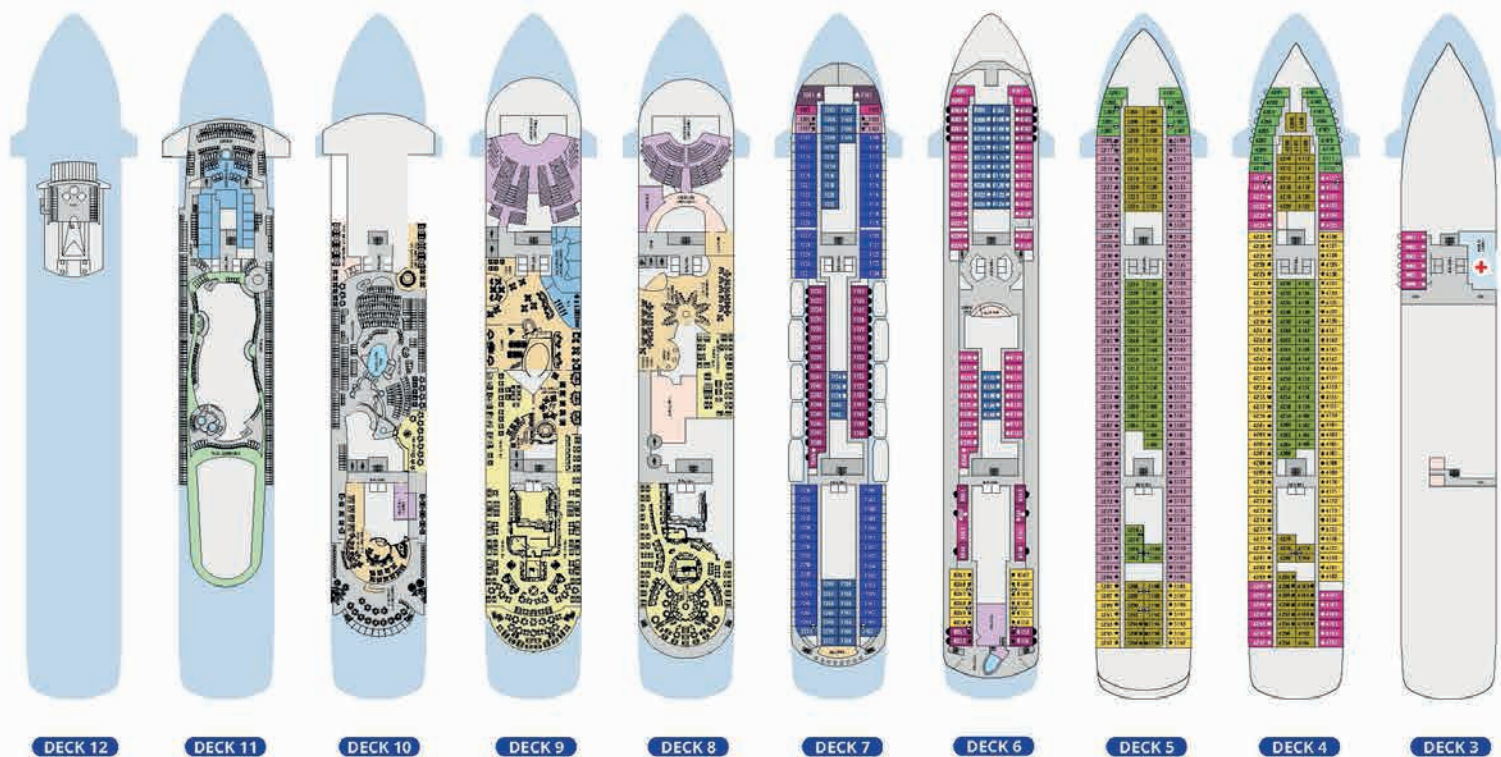

ONBOARD CELESTYAL DISCOVERY

SYMBOL LEGEND

- None 2 lower beds
- ▲ 3rd berth
- * 2 lower and 2 upper beds
- ★ Sofa bed
- ✱ Jet tubs (Grand Suites only)
- ⌒ Porthole
- ♿ Wheelchair accessible
- ◁▷ Interconnecting rooms
- ⬮ Obstructed view

PLACES TO TREAT YOURSELF

- Deck 11** Sozo Health Spa, Sun Deck, Walk Around Deck
- Deck 10** Halara Cove & Pool
- Deck 9** The Sozo Beauty & Wellness Center
- Deck 8** Symposium, Photo Shop and Gallery, Agora Shops
- Deck 6** Reception and Shorex Desk
- Deck 3** Medical Center

YOUR SHIP

- 1266 guests in 633 cabins, 62 with private balcony
- All cabins are equipped with telephone, hairdryer, safety deposit box and TV
- WIFI and doctor onboard at extra cost

Length 202,85 m
Tonnage 42,2 grt
Flag Malta

Deckplans and stateroom layouts are given purely as a guide. Size and layout may vary within the same category.

CATEGORY	DECK	DESCRIPTION	NUMBER OF STATEROOMS
INTERIOR COSMOS CABINS			
IA	4/5	Double bed with 2 single mattresses or twin beds, 3rd/4th upper beds	61
IB	4/5	Double bed with 2 single mattresses	89
IC	6/7	Twin beds or double bed with 2 single mattresses, 3rd/4th upper beds	63
EXTERIOR COSMOS CABINS			
XA	4/5	Double bed with 2 single mattresses	28
XBO	6/7	Double bed with 2 single mattresses or twin beds, 3rd/4th upper beds or single sofa bed	52
XB	3/4/6/7	Double bed with 2 single mattresses or twin beds, 3rd/4th upper beds or single sofa bed	80
XC	4/5	Double bed with 2 single mattresses and a single sofa bed	88
XD	5/7	Double bed with 2 single mattresses and a single sofa bed	110
BA	7	Double bed with 2 single mattresses with mini bar and balcony	60
DREAM SUITES			
SG Grand Dream Suites	7	Double bed with 2 single mattresses and 3rd lower bed with mini bar and balcony	2