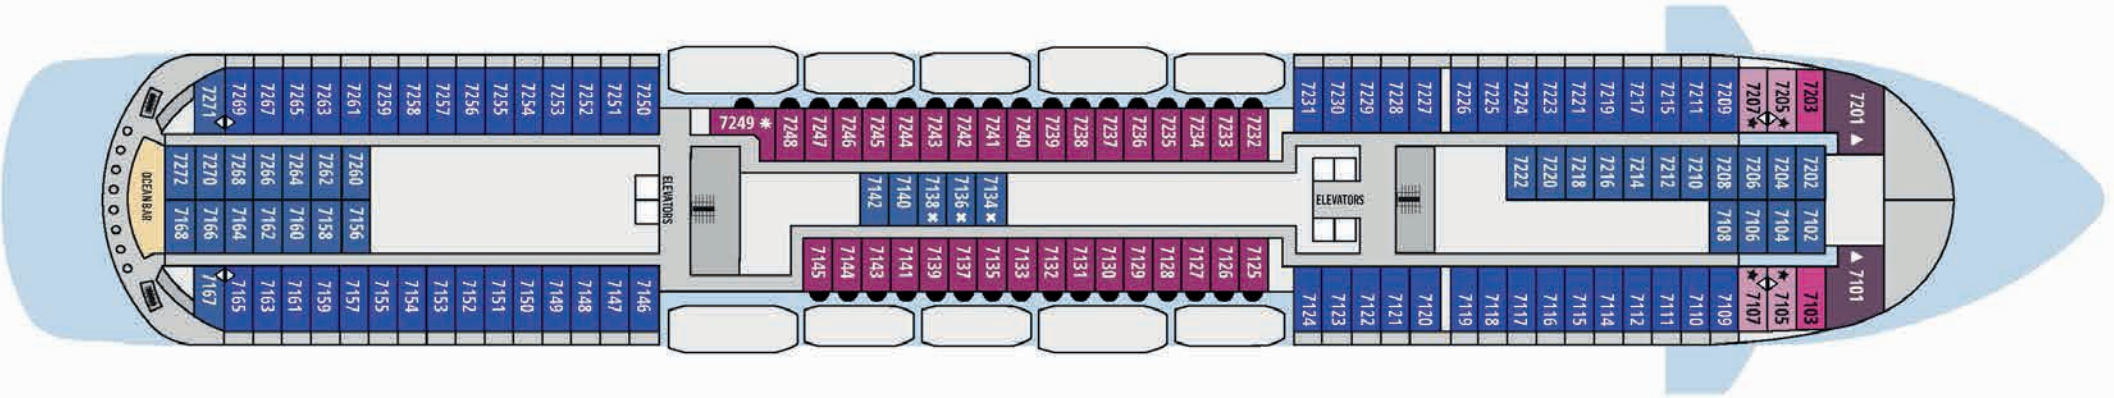

ONBOARD CELESTYAL DISCOVERY

SYMBOL LEGEND

- None 2 lower beds
- ▲ 3rd berth
- * 2 lower and 2 upper beds
- ★ Sofa bed
- ✱ Jet tubs (Grand Suites only)
- ⌒ Porthole
- ♿ Wheelchair accessible
- ◁▷ Interconnecting rooms
- ⬮ Obstructed view

Deckplans and stateroom layouts are given purely as a guide. Size and layout may vary within the same category.

CATEGORY	DECK	DESCRIPTION	NUMBER OF STATEROOMS
INTERIOR COSMOS CABINS			
IA	4/5	Double bed with 2 single mattresses or twin beds, 3rd/4th upper beds	61
IB	4/5	Double bed with 2 single mattresses	89
IC	6/7	Twin beds or double bed with 2 single mattresses, 3rd/4th upper beds	63
EXTERIOR COSMOS CABINS			
XA	4/5	Double bed with 2 single mattresses	28
XBO	6/7	Double bed with 2 single mattresses or twin beds, 3rd/4th upper beds or single sofa bed	52
XB	3/4/6/7	Double bed with 2 single mattresses or twin beds, 3rd/4th upper beds or single sofa bed	80
XC	4/5	Double bed with 2 single mattresses and a single sofa bed	88
XD	5/7	Double bed with 2 single mattresses and a single sofa bed	110
BA	7	Double bed with 2 single mattresses with mini bar and balcony	60
DREAM SUITES			
SG Grand Dream Suites	7	Double bed with 2 single mattresses and 3rd lower bed with mini bar and balcony	2

DECK 3

DECK 4

DECK 5

DECK 6

DECK 7

DECK 8

DECK 9

DECK 10

DECK 11

DECK 12