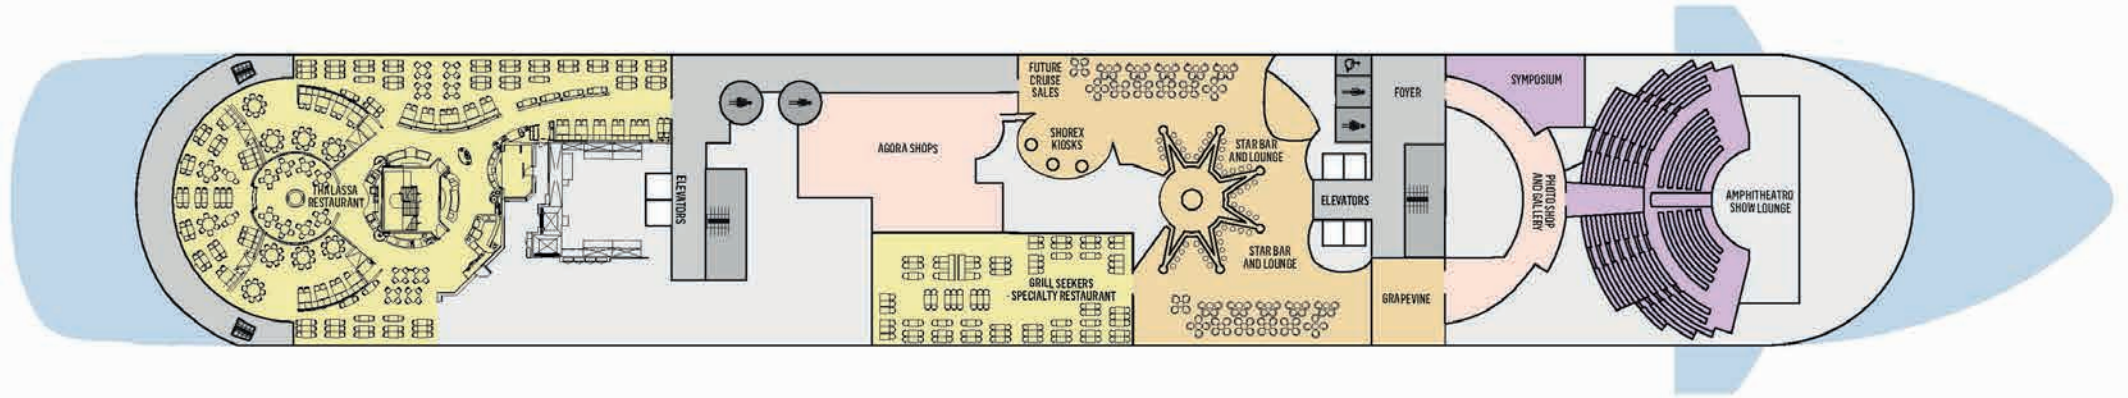

ONBOARD CELESTYAL DISCOVERY

SYMBOL LEGEND

- None 2 lower beds
- ▲ 3rd berth
- * 2 lower and 2 upper beds
- ★ Sofa bed
- ✱ Jet tubs (Grand Suites only)
- ⌒ Porthole
- ♿ Wheelchair accessible
- ◁▷ Interconnecting rooms
- ⬮ Obstructed view

Deckplans and stateroom layouts are given purely as a guide. Size and layout may vary within the same category.

CATEGORY	DECK	DESCRIPTION	NUMBER OF STATEROOMS
INTERIOR COSMOS CABINS			
IA	4/5	Double bed with 2 single mattresses or twin beds, 3rd/4th upper beds	61
IB	4/5	Double bed with 2 single mattresses	89
IC	6/7	Twin beds or double bed with 2 single mattresses, 3rd/4th upper beds	63
EXTERIOR COSMOS CABINS			
XA	4/5	Double bed with 2 single mattresses	28
XBO	6/7	Double bed with 2 single mattresses or twin beds, 3rd/4th upper beds or single sofa bed	52
XB	3/4/6/7	Double bed with 2 single mattresses or twin beds, 3rd/4th upper beds or single sofa bed	80
XC	4/5	Double bed with 2 single mattresses and a single sofa bed	88
XD	5/7	Double bed with 2 single mattresses and a single sofa bed	110
BA	7	Double bed with 2 single mattresses with mini bar and balcony	60
DREAM SUITES			
SG Grand Dream Suites	7	Double bed with 2 single mattresses and 3rd lower bed with mini bar and balcony	2

DECK 3

DECK 4

DECK 5

DECK 6

DECK 7

DECK 8

DECK 9

DECK 10

DECK 11

DECK 12