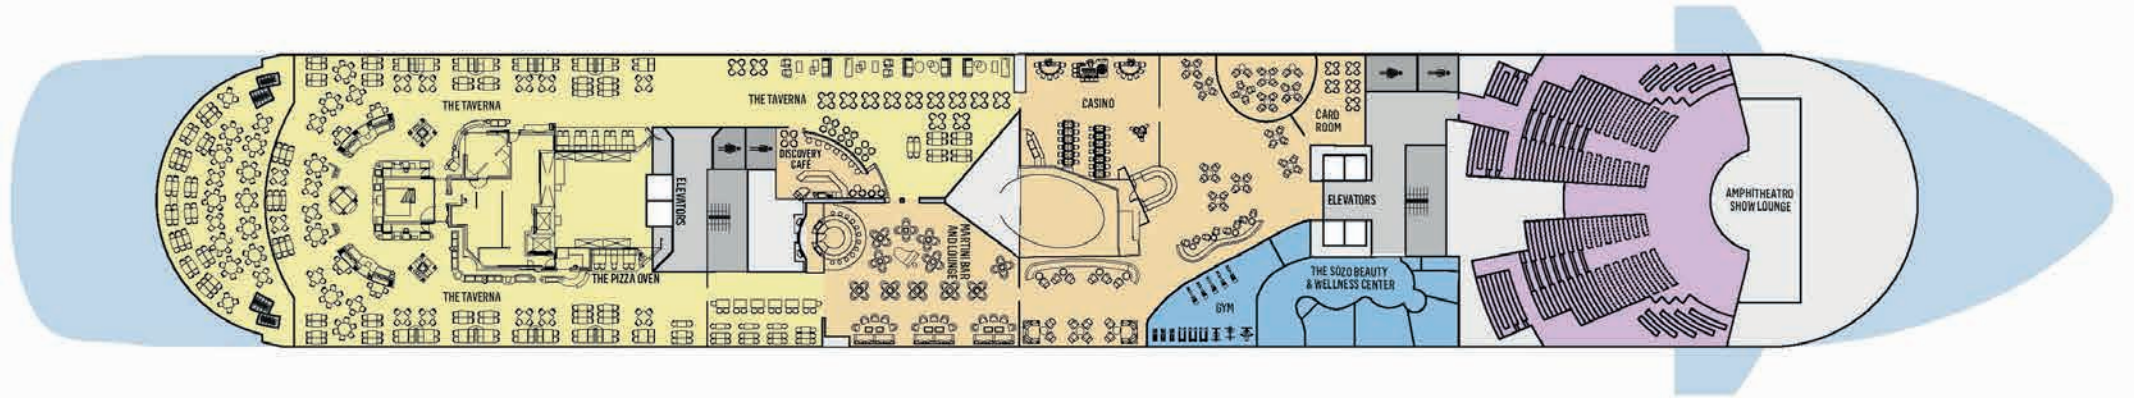

Deckplans and stateroom layouts are given purely as a guide. Size and layout may vary within the same category.

CATEGORY	DECK	DESCRIPTION	NUMBER OF STATEROOMS
INTERIOR COSMOS CABINS			
IA	4/5	Double bed with 2 single mattresses or twin beds, 3rd/4th upper beds	61
IB	4/5	Double bed with 2 single mattresses	89
IC	6/7	Twin beds or double bed with 2 single mattresses, 3rd/4th upper beds	63
EXTERIOR COSMOS CABINS			
XA	4/5	Double bed with 2 single mattresses	28
XBO	6/7	Double bed with 2 single mattresses or twin beds, 3rd/4th upper beds or single sofa bed	52
XB	3/4/6/7	Double bed with 2 single mattresses or twin beds, 3rd/4th upper beds or single sofa bed	80
XC	4/5	Double bed with 2 single mattresses and a single sofa bed	88
XD	5/7	Double bed with 2 single mattresses and a single sofa bed	110
BA	7	Double bed with 2 single mattresses with mini bar and balcony	60
DREAM SUITES			
SG Grand Dream Suites	7	Double bed with 2 single mattresses and 3rd lower bed with mini bar and balcony	2

DECK 3

DECK 4

DECK 5

DECK 6

DECK 7

DECK 8

DECK 9

DECK 10

DECK 11

DECK 12