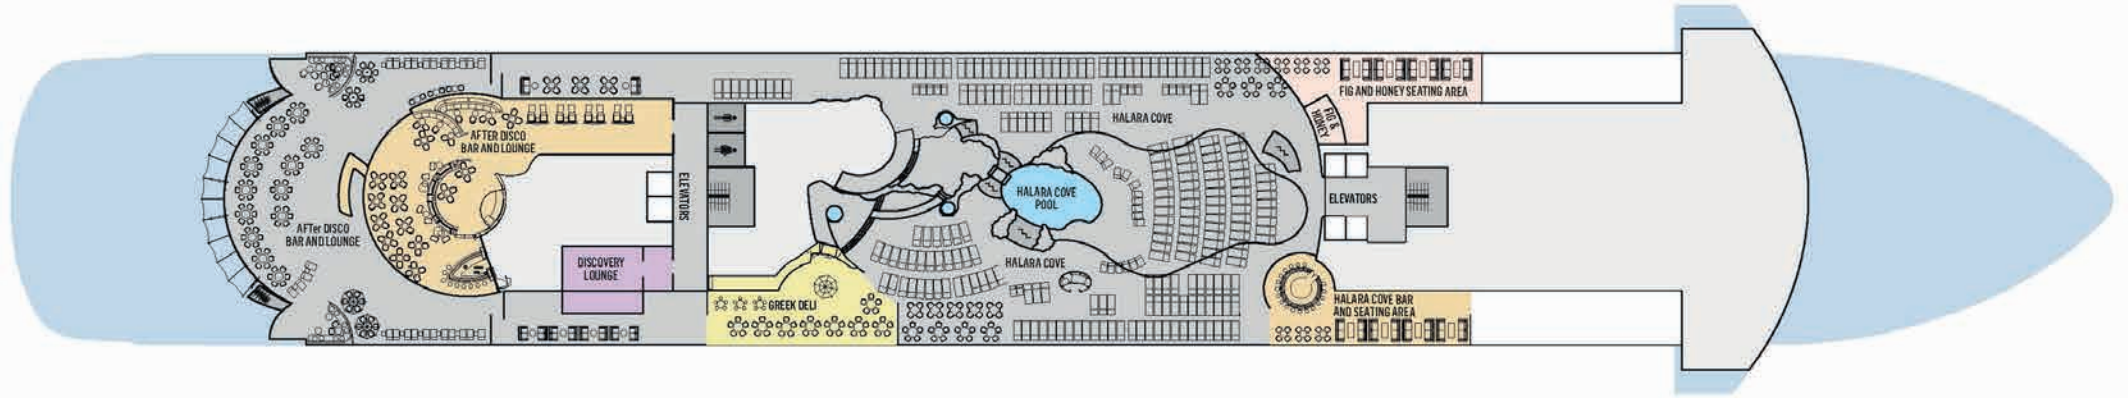

ONBOARD CELESTYAL DISCOVERY

SYMBOL LEGEND

- None 2 lower beds
- ▲ 3rd berth
- * 2 lower and 2 upper beds
- ★ Sofa bed
- ✱ Jet tubs (Grand Suites only)
- ⌒ Porthole
- ♿ Wheelchair accessible
- ◁▷ Interconnecting rooms
- ⬮ Obstructed view

Deckplans and stateroom layouts are given purely as a guide. Size and layout may vary within the same category.

CATEGORY	DECK	DESCRIPTION	NUMBER OF STATEROOMS
INTERIOR COSMOS CABINS			
IA	4/5	Double bed with 2 single mattresses or twin beds, 3rd/4th upper beds	61
IB	4/5	Double bed with 2 single mattresses	89
IC	6/7	Twin beds or double bed with 2 single mattresses, 3rd/4th upper beds	63
EXTERIOR COSMOS CABINS			
XA	4/5	Double bed with 2 single mattresses	28
XBO	6/7	Double bed with 2 single mattresses or twin beds, 3rd/4th upper beds or single sofa bed	52
XB	3/4/6/7	Double bed with 2 single mattresses or twin beds, 3rd/4th upper beds or single sofa bed	80
XC	4/5	Double bed with 2 single mattresses and a single sofa bed	88
XD	5/7	Double bed with 2 single mattresses and a single sofa bed	110
BA	7	Double bed with 2 single mattresses with mini bar and balcony	60
DREAM SUITES			
SG Grand Dream Suites	7	Double bed with 2 single mattresses and 3rd lower bed with mini bar and balcony	2

DECK 3

DECK 4

DECK 5

DECK 6

DECK 7

DECK 8

DECK 9

DECK 10