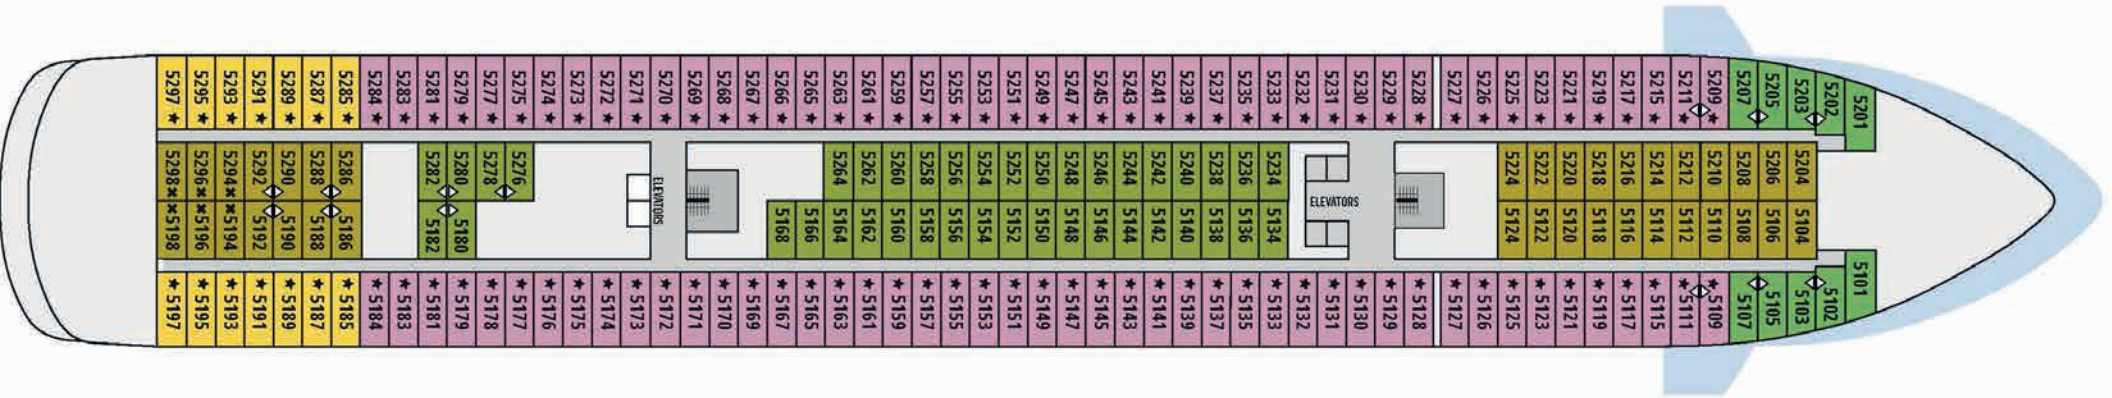

YOUR SHIP

- 1266 guests in 633 cabins, 62 with private balcony
- All cabins are equipped with telephone, hairdryer, safety deposit box and TV
- WIFI and doctor onboard at extra cost

Length 202,85 m
Tonnage 42,2 grt
Flag Malta

Deckplans and stateroom layouts are given purely as a guide. Size and layout may vary within the same category.

CATEGORY	DECK	DESCRIPTION	NUMBER OF STATEROOMS
INTERIOR COSMOS CABINS			
IA	4/5	Double bed with 2 single mattresses or twin beds, 3rd/4th upper beds	61
IB	4/5	Double bed with 2 single mattresses	89
IC	6/7	Twin beds or double bed with 2 single mattresses, 3rd/4th upper beds	63
EXTERIOR COSMOS CABINS			
XA	4/5	Double bed with 2 single mattresses	28
XBO	6/7	Double bed with 2 single mattresses or twin beds, 3rd/4th upper beds or single sofa bed	52
XB	3/4/6/7	Double bed with 2 single mattresses or twin beds, 3rd/4th upper beds or single sofa bed	80
XC	4/5	Double bed with 2 single mattresses and a single sofa bed	88
XD	5/7	Double bed with 2 single mattresses and a single sofa bed	110
BA	7	Double bed with 2 single mattresses with mini bar and balcony	60
DREAM SUITES			
SG Grand Dream Suites	7	Double bed with 2 single mattresses and 3rd lower bed with mini bar and balcony	2

DECK 3

DECK 4

DECK 5

DECK 6

DECK 7

DECK 8

DECK 9

DECK 10